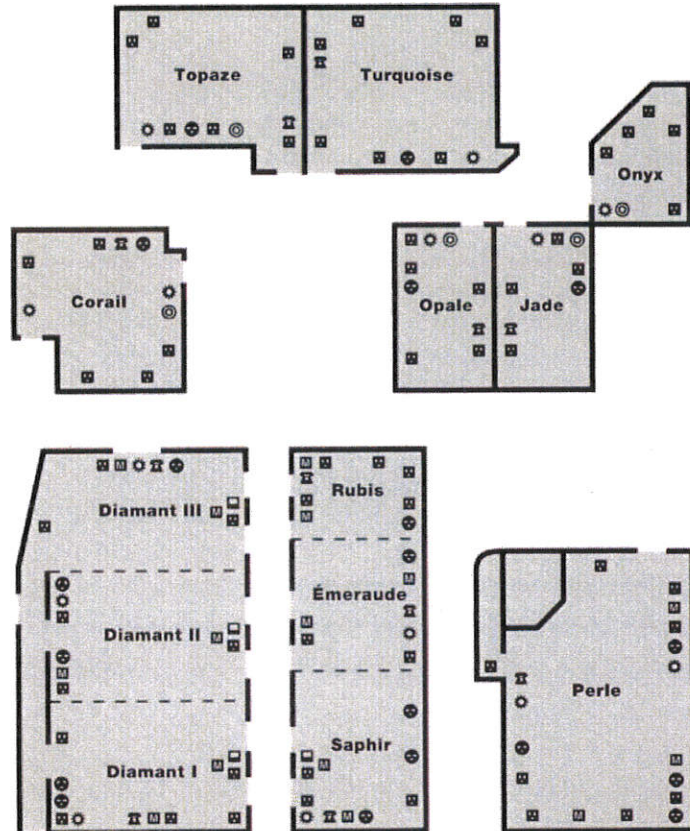

Room / Salon	Sections	Dimensions (pieds / feet)	Dimensions (mètres / meters)	Hauteur / Height (pieds / feet)	Hauteur / Height (mètres / meters)	Dimensions des portes Door Height and Width (imp.)	Dimensions des portes Door Height and Width (Met.)	Emplacements / Location	Cocktail	Banquet	Théâtre / Theater	École / Classroom	Conférence / Boardroom	Style-U U-Shape	U-Fermé Hollow Square
Diamant I	1	25' x 41'	7.6 x 12.5m	9'6"	2.9m	7' x 6'	2.1 x 1.8m	G	110	90	100	80	40	50	50
Diamant II	1	26' x 41'	7.9 x 12.5m	9'6"	2.9m	7' x 6'	2.1 x 1.8m	G	110	80	100	60	30	40	50
Diamant III	1	23' x 41'	7 x 12.5m	9'6"	2.9m	7' x 6'	2.1 x 1.8m	G	80	60	70	40	20	30	50
Combinés / Combined	3	72' x 41'	21.8 x 12.5m	9'6"	2.9m	7' x 6'	2.1 x 1.8m	G	350	300	400	200	—	70	80
Saphir	1	36' x 27'	10.9 x 8.2m	9'6"	2.9m	7' x 6'	2.1 x 1.8m	G	90	70	100	50	30	40	50
Émeraude	1	26' x 27'	7.9 x 8.2m	9'6"	2.9m	7' x 6'	2.1 x 1.8m	G	80	60	80	40	20	30	40
Rubis	1	25' x 27'	7.6 x 8.2m	9'6"	2.9m	7' x 6'	2.1 x 1.8m	G	60	50	60	30	20	20	30
Combinés / Combined	3	87' x 27'	26.4 x 8.2m	9'6"	2.9m	7' x 6'	2.1 x 1.8m	G	230	150	240	120	—	50	60
Perle	1	76' x 39.6'	23 x 12m	35'	10.6m	7' x 6'	2.1 x 1.8m	P	170	180	200	100	40	60	70
Onyx	1	14.8' x 28.3'	4.5 x 8.6m	8'0"	2.4m	7' x 6'	2.1 x 1.8m	LL	—	—	—	—	14	—	—
Jade	1	15' x 24'	4.5 x 7.3m	8'0"	2.4m	7' x 3'	2.1 x 0.9m	LL	—	—	—	—	12	—	—
Opale	1	15' x 24'	4.5 x 7.3m	8'0"	2.4m	7' x 3'	2.1 x 0.9m	LL	—	—	—	—	10	—	—
Corail	1	26' x 24'	7.9 x 7.3m	8'0"	2.4m	7' x 3'	2.1 x 0.9m	LL	—	—	25	—	10	—	—
Topaze	1	30.3' x 20.4'	9.2 x 6.2m	8'0"	2.4m	7' x 3'	2.1 x 0.9m	LL	50	40	30	20	20	12	16
Turquoise	1	30' x 23.3'	9.1 x 7.1m	8'0"	2.4m	7' x 3'	2.1 x 0.9m	LL	60	50	40	20	20	12	16